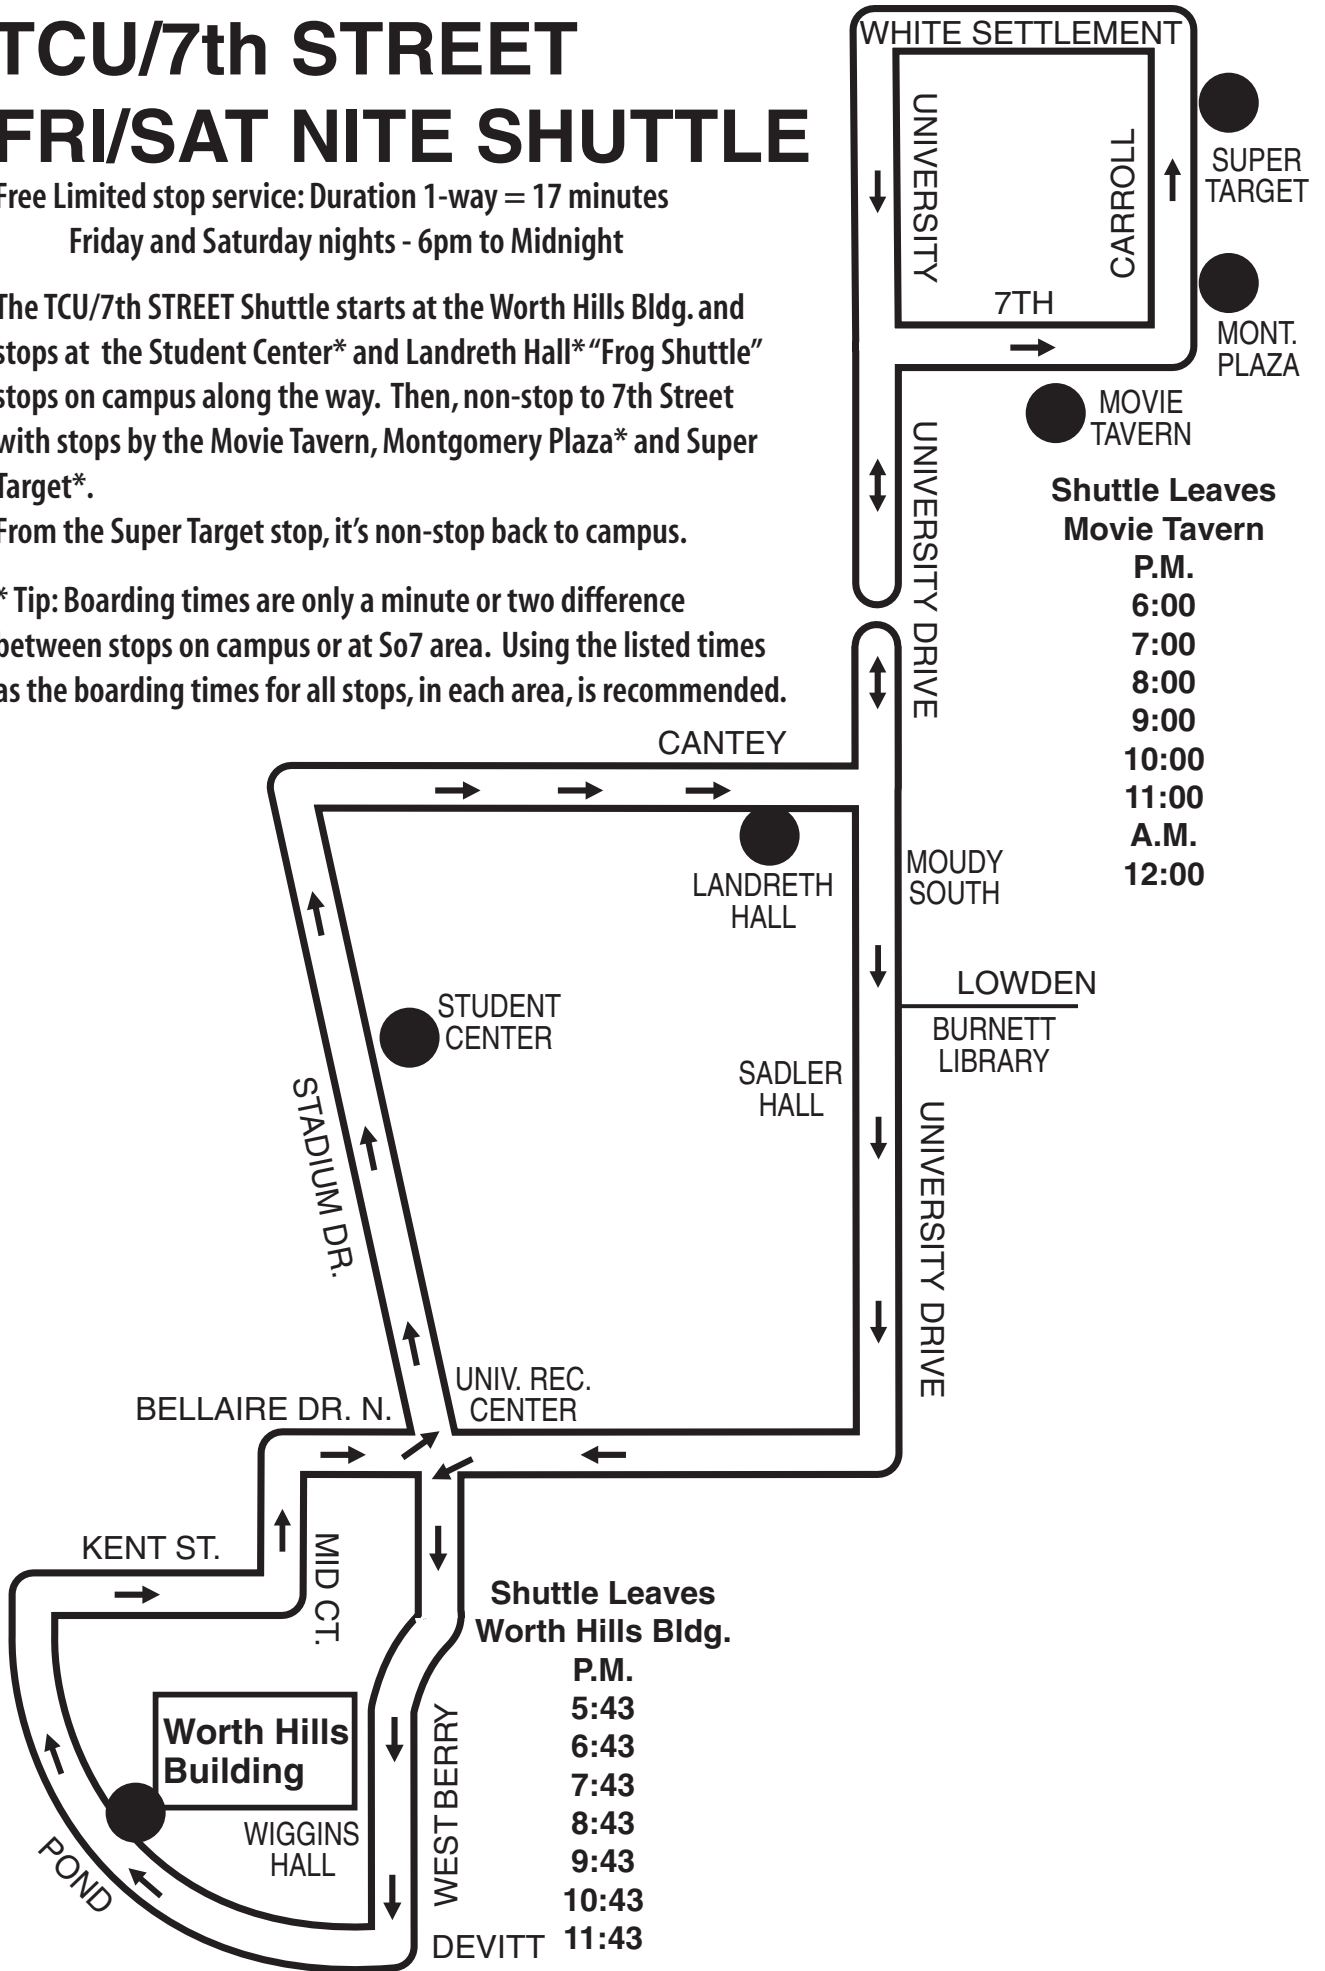

TCU/7th STREET FRI/SAT NITE SHUTTLE

Free Limited stop service: Duration 1-way = 17 minutes

Friday and Saturday nights - 6pm to Midnight

The TCU/7th STREET Shuttle starts at the Worth Hills Bldg. and stops at the Student Center* and Landreth Hall* "Frog Shuttle" stops on campus along the way. Then, non-stop to 7th Street with stops by the Movie Tavern, Montgomery Plaza* and Super Target*.

From the Super Target stop, it's non-stop back to campus.

* Tip: Boarding times are only a minute or two difference between stops on campus or at So7 area. Using the listed times as the boarding times for all stops, in each area, is recommended.

Shuttle Leaves Movie Tavern

P.M.
6:00
7:00
8:00
9:00
10:00
11:00
A.M.
12:00

Shuttle Leaves Worth Hills Bldg.

P.M.
5:43
6:43
7:43
8:43
9:43
10:43
11:43